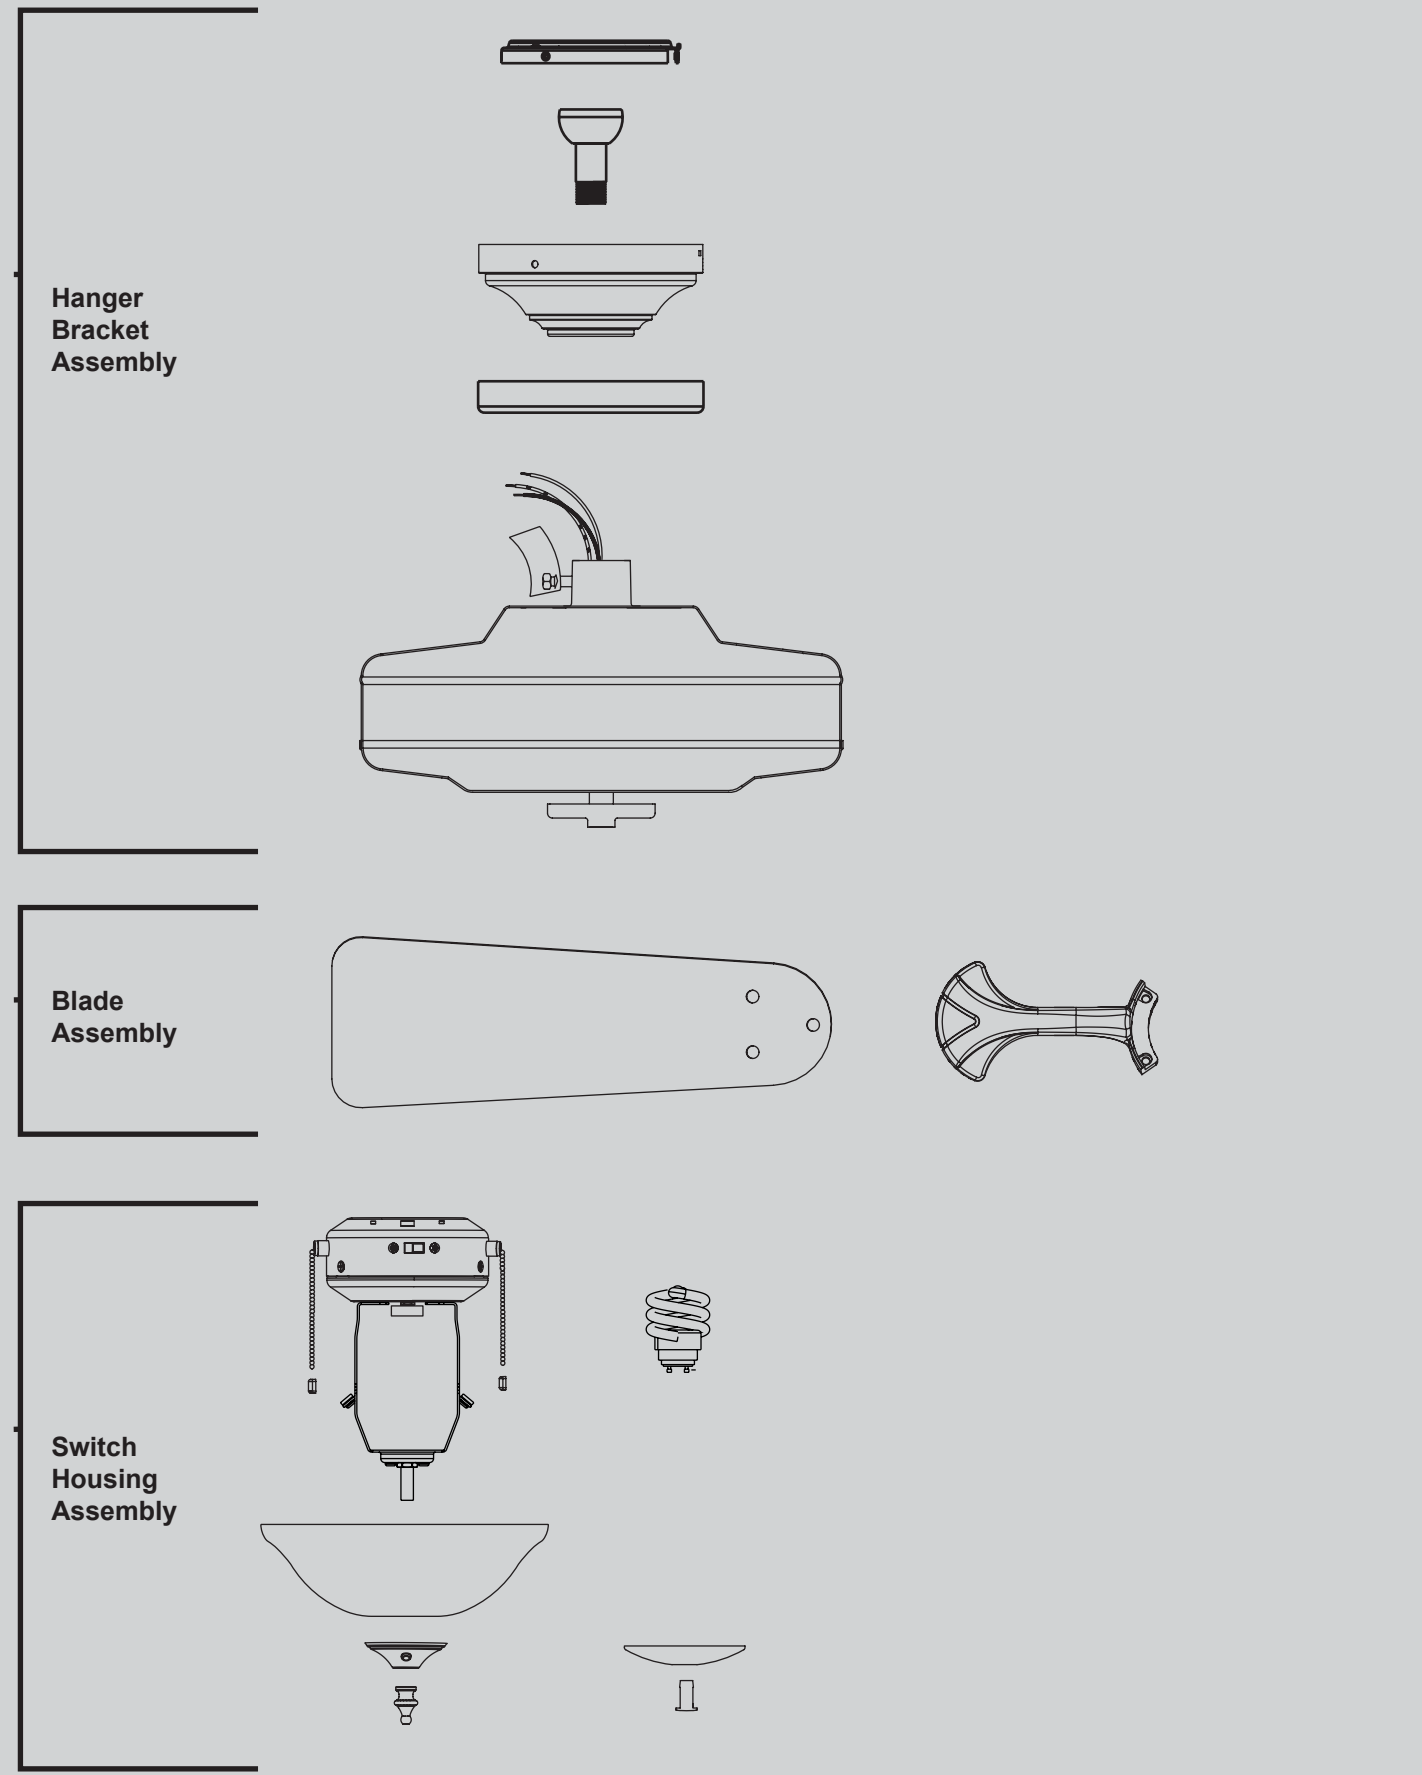

Hardware

(Drawn to Scale)

Fan Parts

(Not Drawn to Scale)

PARTS GUIDE

SINCE 1886

Using this Parts Guide, make sure all parts are included in the box.

If parts are missing, **DO NOT RETURN**

THIS ITEM TO THE STORE, call 888-830-1326 for assistance.

THIS PARTS GUIDE IS FOR REFERENCE ONLY.

REFER TO THE INSTALLATION MANUAL FOR FULL ASSEMBLY INSTRUCTIONS.

Parts List		Model #	21433	21434	21435
		Asm. Dwg. #	97705-01	97705-02	97705-03
		Finish	Antique Pewter	New Bronze	French Vanilla
Item Name	Qty	Part #	Part #	Part #	Part #
* Hanging System Kit	1	96759-14	96759-30	96759-11	
Ceiling Plate					
Canopy					
Canopy Trim Ring					
Hanger Ball / Downrod Assembly					
Low Profile Washer					
Canopy Screw					
Wood Screw					
Flat Washer					
Locking Screw					
Switch/Housing Assembly	1	93504-14	93504-30	93504-11	
Switch Housing Cover	1	73853-01	73853-01	73853-01	
Switch Housing Plug Button	1	73854-01	73854-01	73854-01	
Blade Iron Set	1	93451-05	93451-05	93451-05	
Blade Set	1	75539-64	75539-81	75539-81	
Screw, Blade Iron Armature	11	63755-05	63755-05	63755-05	
Hardware Kit	1	97705-00-860	97705-00-861	97705-00-862	
Blade Grommet					
Blade Assembly Screw					
Screw, Machine, 6-32					
Wire Connector					
Screw, Switch Housing Assembly					
Pull Chain	2	63856-13	63856-13	63856-13	
Globe Fitter	1	87697-01	87697-04	87697-03	
Bottom Cap	1	64349-01	64349-01	64349-01	
Finial	1	64350-01	64350-01	64350-01	
Globe/Shade	1	84602-09	84602-10	84743-01	
Light bulb / Bulb	1	65795-01	65795-01	65795-01	

Materiales

(no dibujados a escala)

x 1 Roseta de perfil bajo

x 2 3" Tornillo, de madera

x 4 Arandela, plana

x 2 1.5" Tornillo, de madera

x 3 Tornillo de fijación

x 3 Tornillo, de campana